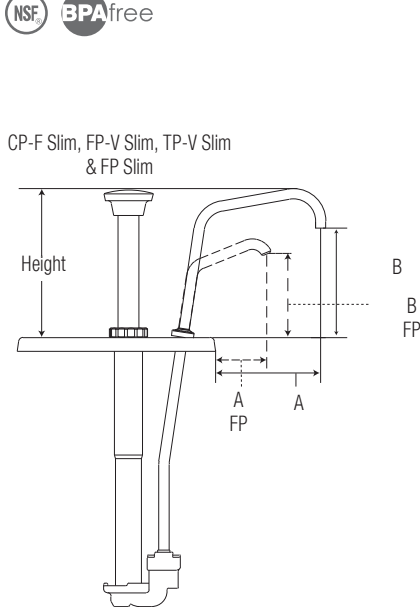

Get out all the good.

Stainless Steel Slim Fountain Jar Pumps—2 qt Models CP-F Slim, FP-V Slim, TP-V Slim, FPV-DI Slim, FP Slim & FP-DI Slim

SPECIFIER STATEMENT

85340 | 85300 | 86780 | 85380 | 85360 | 85370: Server Products stainless steel pumps for 2 qt (1.9 L) fountain jars dispense thin, thick, or thicker craft sauces from a countertop station or slanted fountainette. 1 1/4 oz (37 mL) maximum portion can reduce in 1/8 oz (3.7 mL) increments. NSF listed, clean-in-place certified and BPA Free. Two-year warranty. Ships FOB Richfield, WI 53076.

DISPENSES	THIN fountain syrups • oils • hot sauce
	THICK ketchup • mustard • mayonnaise • bbq
	THICKER tartar sauce • crafted sauces
APP	AMBIENT
	COLD
	HOT

order quantity	dispenses	model/item	application	lid only	pump & lid fit	full portion	dim above jar (H x W x D)	weight	dim a	dim b
☐		CP-F Slim 85340		83195	2 qt fountain jar, deep (1.9L)	1 1/4 oz 37 mL	5 1/8" x 3 1/16" x 7 1/8" 13 x 7.8 x 18.1 cm	3 lb 1.4 kg	3 7/8" 9.8 cm	4 1/16" 10.3 cm
☐		FP-V Slim 85300		83187	2 qt fountain jar, deep (1.9L) (use DI model for drop-in)	1 1/4 oz 37 mL	5 1/8" x 3 1/16" x 7 1/8" 13 x 7.8 x 18.1 cm	3 lb 1.4 kg	2 7/8"	2 9/16"
☐		NEW TP-V Slim 86780		85457					7.3 cm	6.5 cm
☐		FPV-DI Slim 85380		83194			9 1/4" x 3 1/16" x 7 1/8" 23.5 x 7.8 x 18.1 cm		3" 7.6 cm	8 1/2" 21.6 cm
☐		FP Slim 85360		83191	2 qt jar, deep (slanted) (1.9L) (use DI model for drop-in)	1 1/4 oz 37 mL	5 1/8" x 3 1/16" x 7 1/8" 13 x 7.8 x 18.1 cm	3 lb 1.4 kg	1 7/8" 4.8 cm	3" 7.6 cm
☐		FP-DI Slim 85370		83193			9 5/16" x 3 1/16" x 7 1/8" 23.7 x 7.8 x 18.1 cm		2 1/4" 5.7 cm	8 3/4" 22.2 cm

Dispensers above fit a slim fountain jar, **sold separately**; available in white, black and orange (featured on p 4).