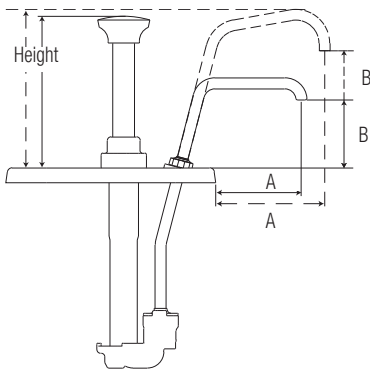

CP-200 Slim, FP-200V Slim, TP-200V Slim & FP-200 Slim

order quantity	dispenses	model/item	application	lid only	pump & lid fit	full portion	dim above jar (H x W x D)	weight	dim a	dim b
<input type="checkbox"/>		CP-200 Slim 85330		83196	1 1/2 qt fountain jar, shallow (1.4L)	1 oz 30 mL	5 1/8" x 3 1/16" x 7 1/8" 13 x 7.8 x 18.1 cm	3 lb 1.4 kg	3 7/8" 9.8 cm	4 1/16" 10.3 cm
<input type="checkbox"/>		FP-200V Slim 85310		83188	1 1/2 qt fountain jar, shallow (1.4L)	1 oz 30 mL	5 1/8" x 3 1/16" x 7 1/8" 13 x 7.8 x 18.1 cm	3 lb 1.4 kg	2 7/8" 7.3 cm	2 5/16" 5.9 cm
<input type="checkbox"/>		<b>NEW</b> TP-200V Slim 86770		85462						
<input type="checkbox"/>		FP-200V Slim 85350		83192	1 1/2 qt fountain jar, shallow (1.4L) (slanted)		5 1/8" x 3 1/16" x 7 1/8" 13 x 7.8 x 18.1 cm	3 lb 1.4 kg	2 1/8" 5.4 cm	2 7/8" 7.3 cm