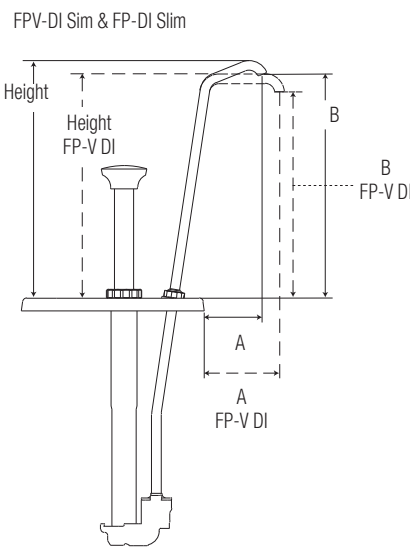

Get out all the good.

Stainless Steel Slim Fountain Jar Pumps—2 qt Models CP-F Slim, FP-V Slim, TP-V Slim, FPV-DI Slim, FP Slim & FP-DI Slim

SPECIFIER STATEMENT

85340 | 85300 | 86780 | 85380 | 85360 | 85370: Server Products stainless steel pumps for 2 qt (1.9 L) fountain jars dispense thin, thick, or thicker craft sauces from a countertop station or slanted fountainette. 1 1/4 oz (37 mL) maximum portion can reduce in 1/8 oz (3.7 mL) increments. NSF listed, clean-in-place certified and BPA Free. Two-year warranty. Ships FOB Richfield, WI 53076.

DISPENSES	THIN fountain syrups • oils • hot sauce
	THICK ketchup • mustard • mayonnaise • bbq
	THICKER tartar sauce • crafted sauces
APP	AMBIENT
	COLD
	HOT

order quantity	dispenses	model/item	application	lid only	pump & lid fit	full portion	dim above jar (H x W x D)	weight	dim a	dim b
☐		CP-F Slim 85340		83195	2 qt fountain jar, deep (1.9L)	1 1/4 oz 37 mL	5 1/8" x 3 1/16" x 7 1/8" 13 x 7.8 x 18.1 cm	3 lb 1.4 kg	3 7/8" 9.8 cm	4 1/16" 10.3 cm
☐		FP-V Slim 85300		83187	2 qt fountain jar, deep (1.9L) (use DI model for drop-in)	1 1/4 oz 37 mL	5 1/8" x 3 1/16" x 7 1/8" 13 x 7.8 x 18.1 cm	3 lb 1.4 kg	2 7/8"	2 9/16"
☐		NEW TP-V Slim 86780		85457					7.3 cm	6.5 cm
☐		FPV-DI Slim 85380		83194			9 1/4" x 3 1/16" x 7 1/8" 23.5 x 7.8 x 18.1 cm		3" 7.6 cm	8 1/2" 21.6 cm
☐		FP Slim 85360		83191	2 qt jar, deep (slanted) (1.9L) (use DI model for drop-in)	1 1/4 oz 37 mL	5 1/8" x 3 1/16" x 7 1/8" 13 x 7.8 x 18.1 cm	3 lb 1.4 kg	1 7/8" 4.8 cm	3" 7.6 cm
☐		FP-DI Slim 85370		83193			9 5/16" x 3 1/16" x 7 1/8" 23.7 x 7.8 x 18.1 cm		2 1/4" 5.7 cm	8 3/4" 22.2 cm

Dispensers above fit a slim fountain jar, **sold separately**; available in white, black and orange (featured on p 4).